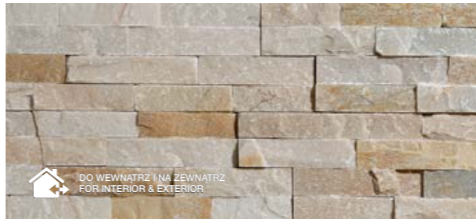

stegu®

Kamień naturalny Natural stone

25
YEARS
OF INNOVATIONS

Ivory

Rusty

Nero

Bianco

Grey