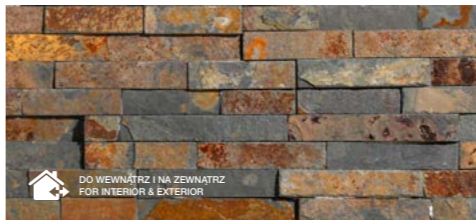

stegu®

Kamień naturalny Natural stone

25
YEARS
OF INNOVATIONS

Ivory

Rusty

Nero

Bianco

Grey